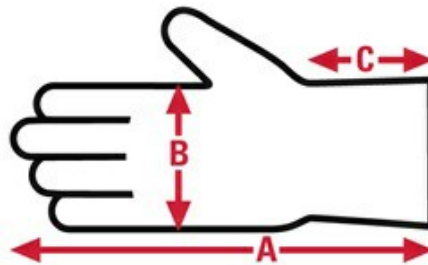

**MCR
SAFETY**

7900

Jersey

Specification Sheet

PRODUCT DESCRIPTION:

Brown jersey gloves have been used for generations as a light weight, comfortable option for light duty. Brown jersey gloves are available in many weights, patterns, and even some with dots for grip. The 7900 is a clute pattern glove. The cotton/polyester blend is excellent for laundering. It features red fleece lining and slip-on cuff.

FEATURES:

- Red Jersey Lined
- Breathable
- Clute pattern
- Slip on cuff

APPLICATIONS:

Agriculture, Automotive, Carpentry, Construction, Farming, Janitorial, Salvage, Transportation, Cold storage applications

TECHNICAL DATA FOR: 7900

Material Group	Cotton
Product Type	Jersey
Glove Size	Large
Material	Jersey
Lining	Fleece
Pattern	Gunn
Thumb Style	Straight
Weight	8 oz

MCR
SAFETY

7900

Jersey Specification Sheet

Item No:	Size:	A:	B:	C:	Case Weight	UOM Weight
7900	Large	9.75	4.75	N/A	55.152 lb.	2.298